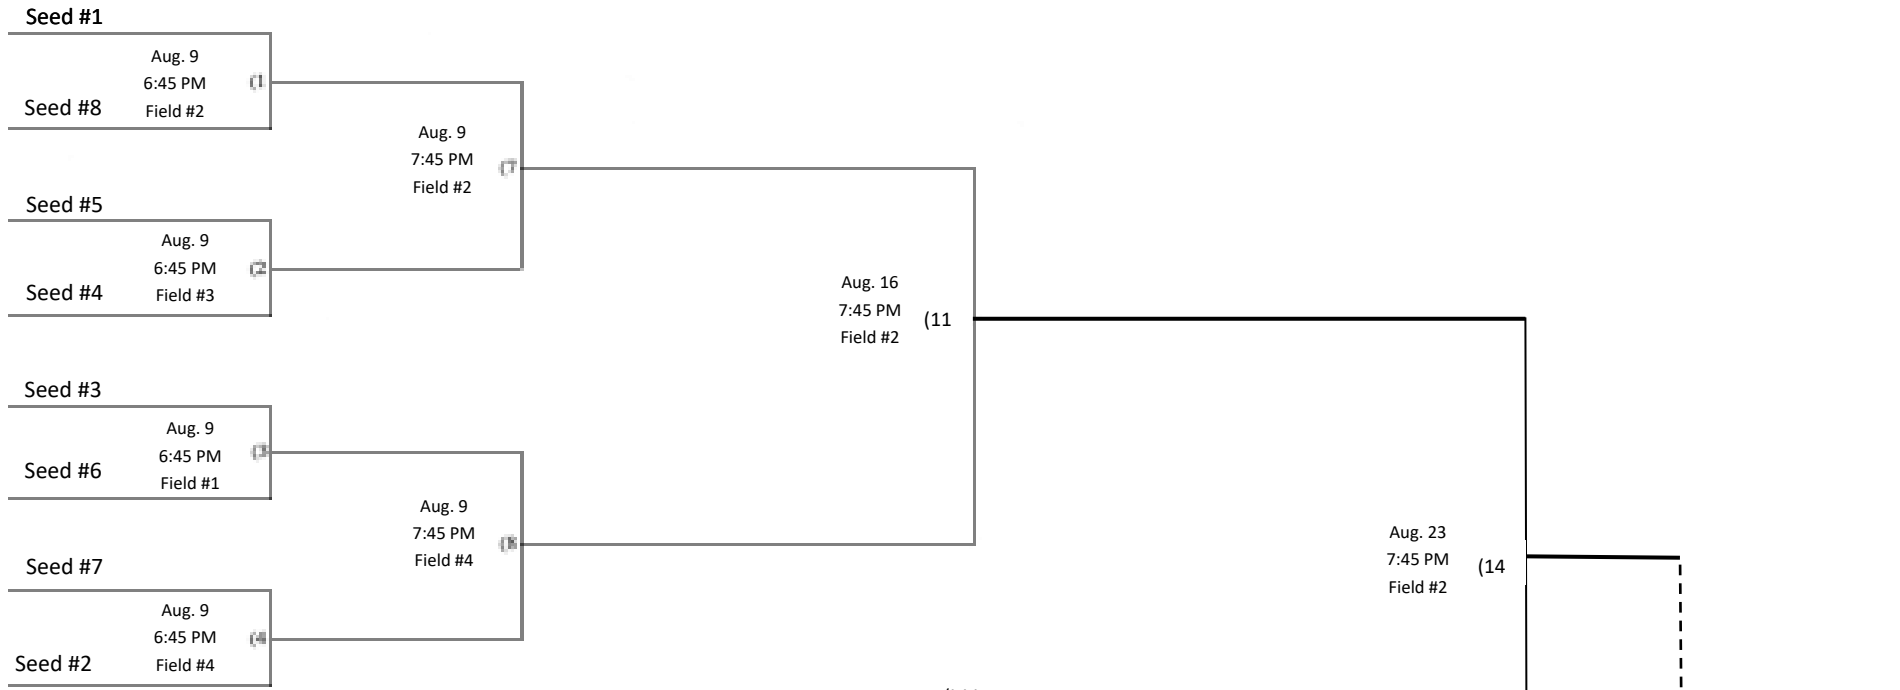

# Kent County Church League Softball Playoffs

## Winner's Bracket

## Loser's Bracket